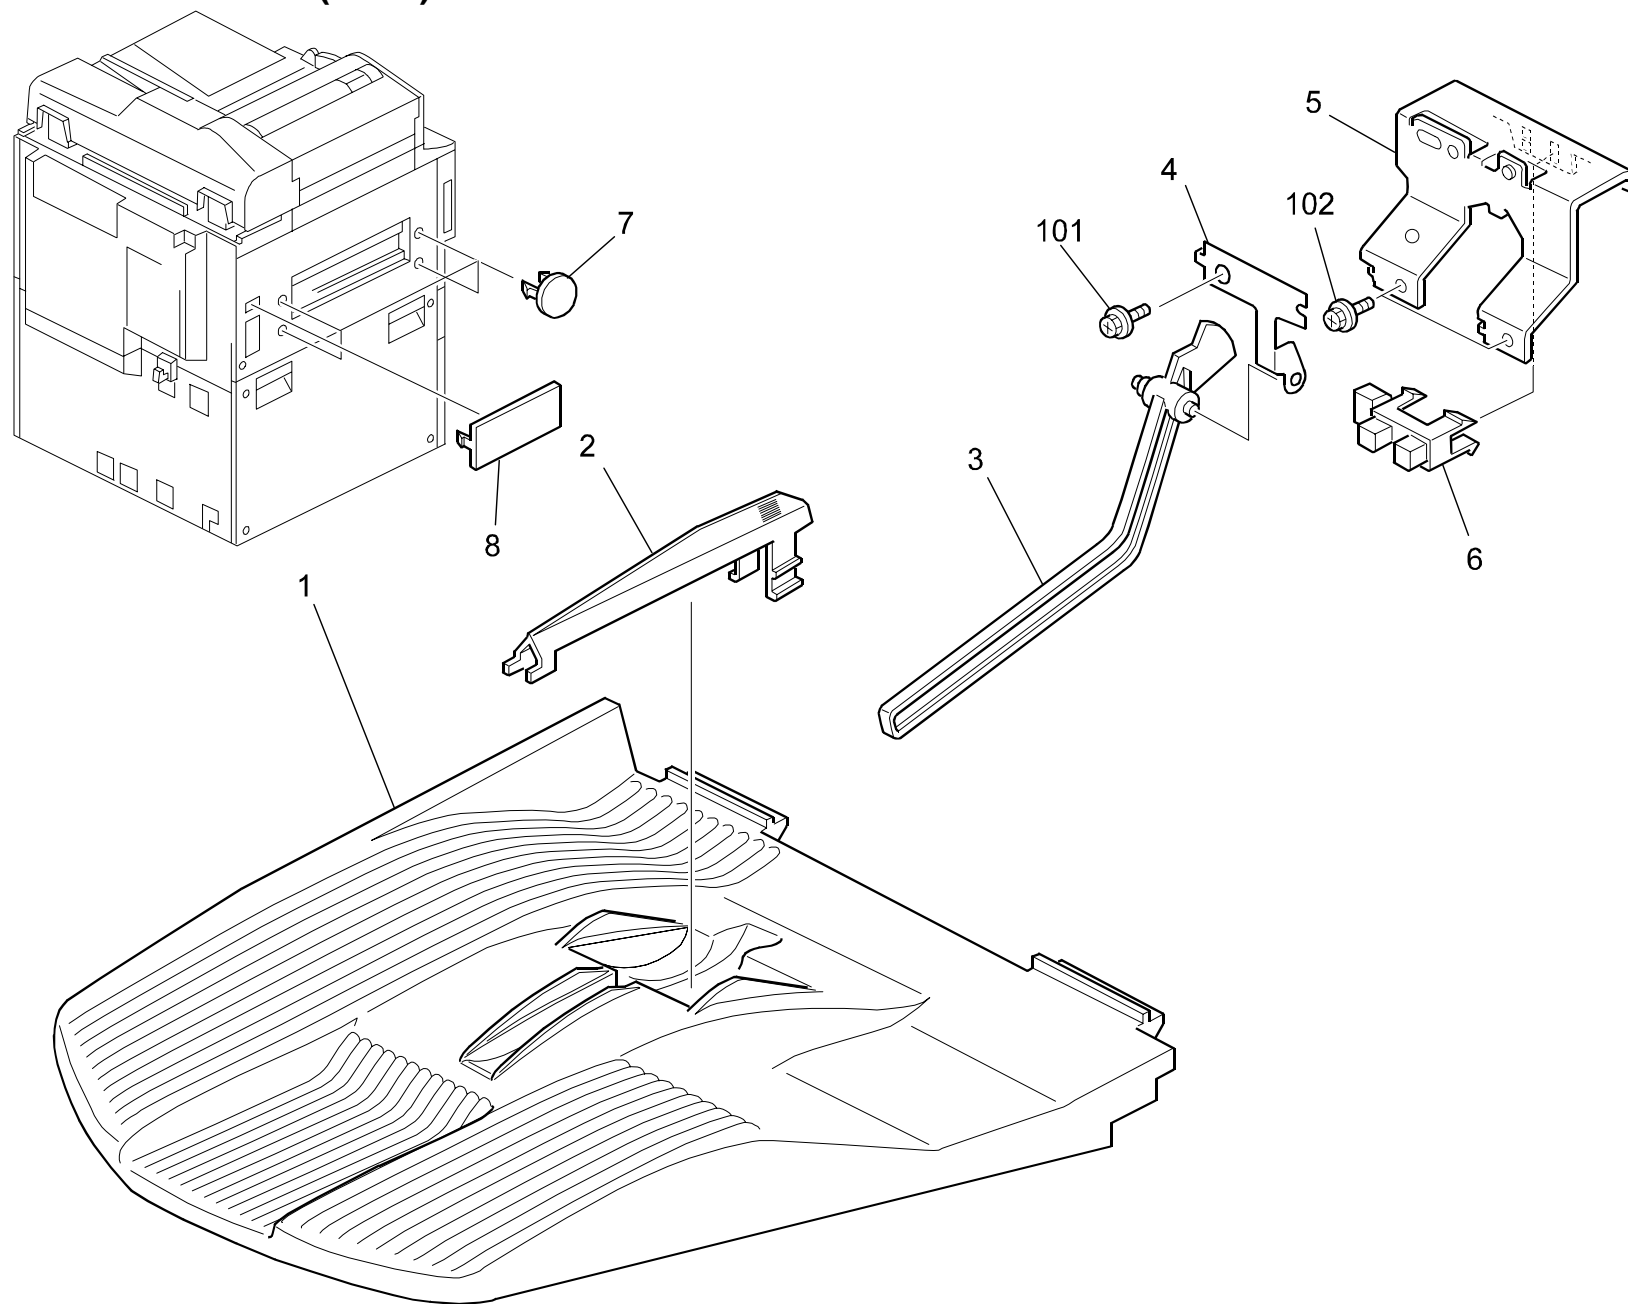

Copy Tray Type 1075
(B476)

Copy Tray Type 1075 (B476)

PARTS CATALOG

This catalog gives the numbers and names of parts on this machine.

1.COPY TRAY TYPE 1075 (B476)	2
PARTS INDEX	5

June ,10 ' 2002

1.COPY TRAY TYPE 1075 (B476)

1.COPY TRAY TYPE 1075 (B476)

Index No.	Part No.	Description	Q'ty Per Assembly
1	AF04 3106	Copy Tray - Exit	1
2	AF04 3107	Guide - Copy Tray	1
3	A379 1225	Upper Sensor Actuator	1
4	A353 3172	Actuator Bracket	1
5	A229 4489	Sensor Bracket	1
6	AW02 0056	Photointerruptor - EE-SX4235A-P1	1
7	B065 1299	Cap - 22mm	4
8	B065 1344	G4 Cap	1

Index No.	Part No.	Description	Q'ty Per Assembly
101	0451 3006B	Tapping Screw - M3x6	
102	0451 4008B	Philips Tapping Screw - M4x8	

Parts Index

Parts Index

Part No.	Description	Page and Index No.
A229 4489	Sensor Bracket	3 - 5
A353 3172	Actuator Bracket	3 - 4
A379 1225	Upper Sensor Actuator	3 - 3
B065 1299	Cap - 22mm	3 - 7
B065 1344	G4 Cap	3 - 8

Part No.	Description	Page and Index No.
AF04 3106	Copy Tray - Exit	3 - 1
AF04 3107	Guide - Copy Tray	3 - 2
AW02 0056	Photointerruptor - EE-SX4235A-P1	3 - 6

Part No.	Description	Page and Index No.
0451 3006B	Tapping Screw - M3x6	3 -101
0451 4008B	Phillips Tapping Screw - M4x8	3 -102